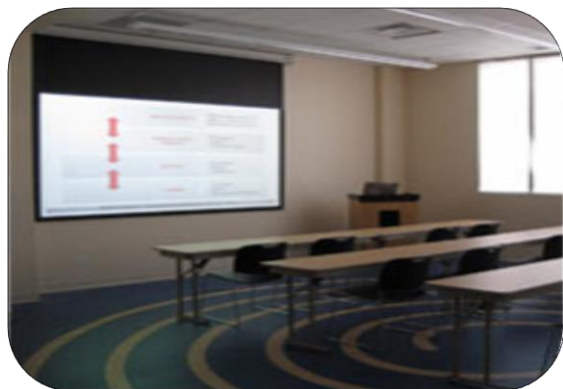

VIRTUE MEDICINE STUDIO

Studio Rental Available

Virtue Medicine Mission: To support greater moral depth, creative imagination, wellness and strength, and a community shaped by wisdom and compassion.

Unique and tranquil, Virtue Medicine's private studio is full of natural light with a beautifully inlaid walking labyrinth. A flexible floor plan and 750 s.f. of space is perfect for contemplative work, mind-body classes, workshops and seminars.

**We have openings on evenings and weekends—
Contact Anna, Studio Manager for more details.**

Projector, Screen,
Audio Speakers
Available

Blankets, Mats,
and Cushions
Provided

Customizable
Space for 2-40
Participants